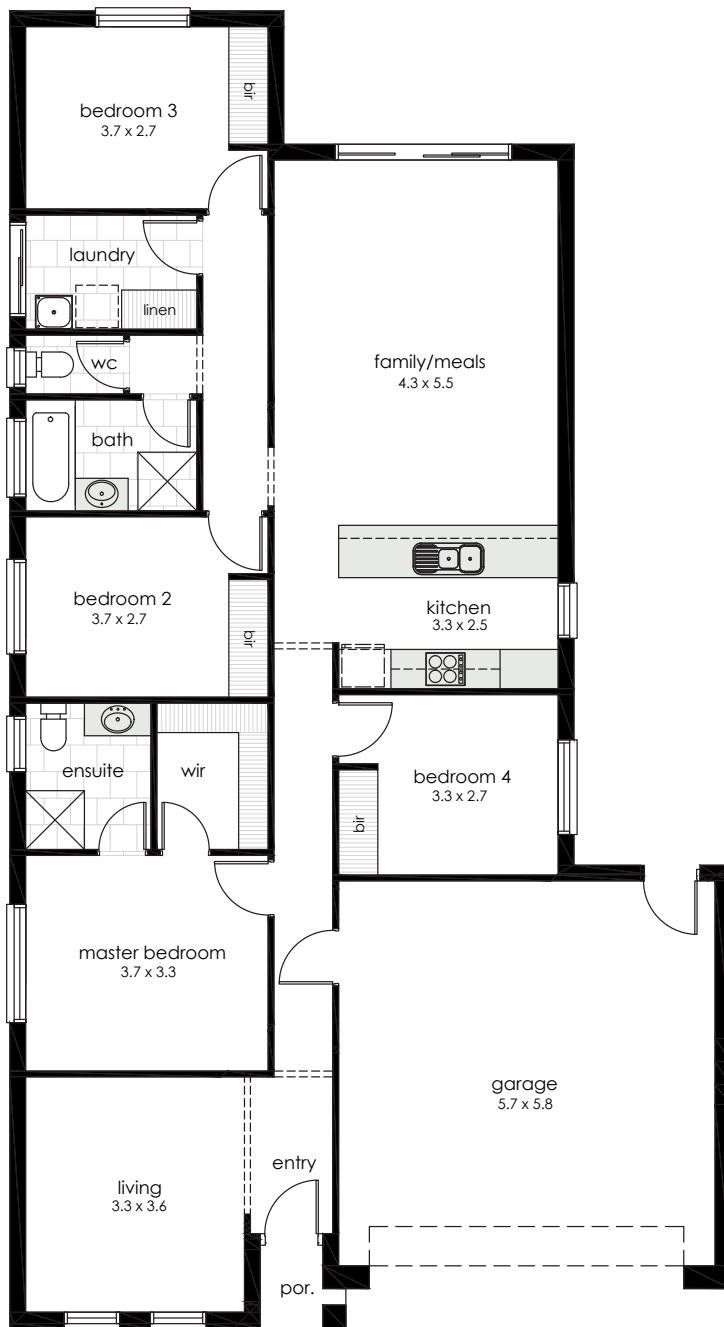

BEAUMONT

4 2 2

DIMENSIONS

Living	138.7
Garage	38.1
Porch	1.3
Total area	178.1m²
House width	11.03
House length	20.15

All facade images are for illustrative purposes only. Materials, colours and inclusions may vary.